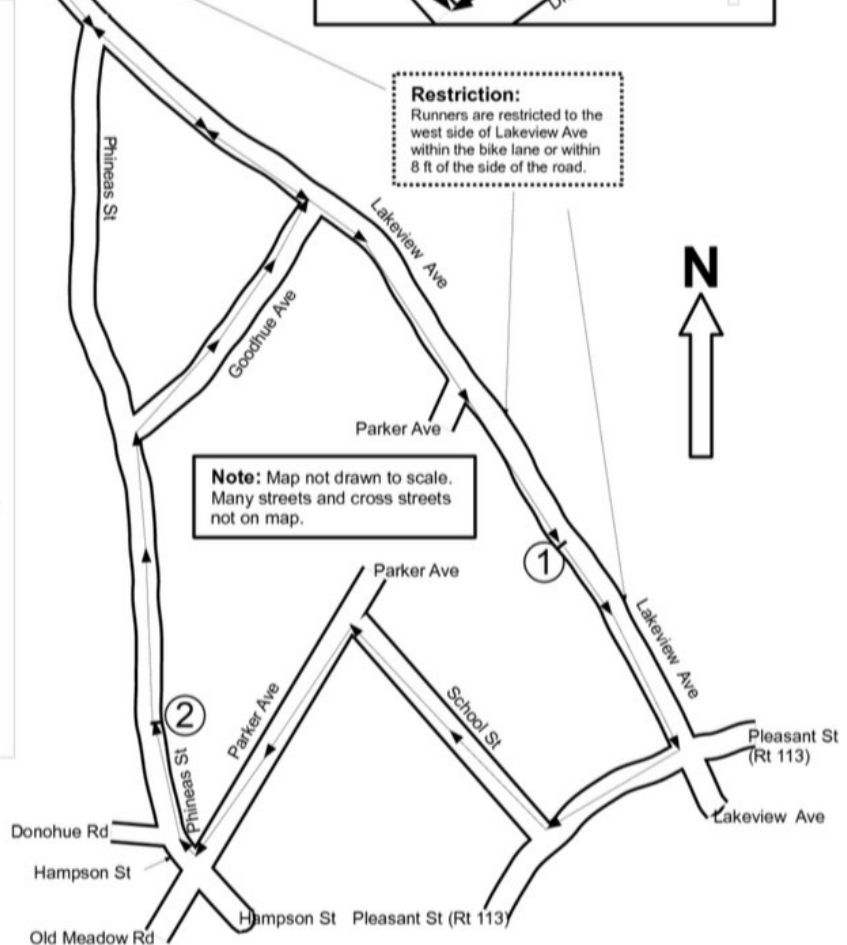

Start/Finish & miles marked with a spot of yellow paint.

Start/Finish: On the west side of the entrance driveway to Englesby Elementary School (1580 Lakeview Ave, Dracut, MA) mid-way between the entrance to the Staff Parking lot, 20 ft NW of the "Staff Parking" sign and 25 ft 6 inches SE of a newly planted tree in the parking lot island.

Mile 1: On southwest side of Lakeview Ave 7 ft S of a storm drain and opposite a red fire hydrant between 1205 and 1199 Lakeview Ave.

Mile 2: On east side of Phineas St 21 ft N of the driveway for 214 Phineas and across from 215 Phineas.

Mile 3: On the south southeast side of the extension of Litchfield Ave in front of the Englesby Elementary School, 28 ft 6 inches NE of a street light post

Restriction:
Runners are restricted to the west side of Lakeview Ave within the bike lane or within 8 ft of the side of the road.

Note: Map not drawn to scale. Many streets and cross streets not on map.