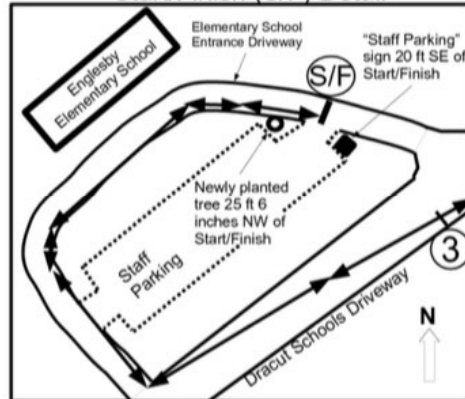

2024 Dracut Old Home Day 5K

Dracut, Massachusetts

Note: This course was measured using the full width of the road or trail, except where restricted, and the Shortest Possible Route (SPR).

Englesby Elementary School
1580 Lakeview Ave
Dracut, MA 01826

Start/Finish (S/F) Detail

Start/Finish & miles marked with a spot of yellow paint.

Start/Finish: On the west side of the entrance driveway to Englesby Elementary School (1580 Lakeview Ave, Dracut, MA) mid-way between the entrance to the Staff Parking lot, 20 ft NW of the "Staff Parking" sign and 25 ft 6 inches SE of a newly planted tree in the parking lot island.

Mile 1: On southwest side of Lakeview Ave 7 ft S of a storm drain and opposite a red fire hydrant between 1205 and 1199 Lakeview Ave.

Mile 2: On east side of Phineas St 21 ft N of the driveway for 214 Phineas and across from 215 Phineas.

Mile 3: On the south southeast side of the extension of Litchfield Ave in front of the Englesby Elementary School, 28 ft 6 inches NE of a street light post

Restriction:
Runners are restricted to the west side of Lakeview Ave within the bike lane or within 8 ft of the side of the road.