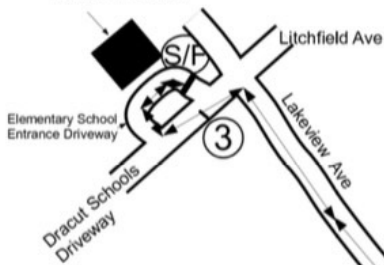

2024 Dracut Old Home Day 5K

Dracut, Massachusetts

Note: This course was measured using the full width of the road or trail, except where restricted, and the Shortest Possible Route (SPR).

Englesby Elementary School
1580 Lakeview Ave
Dracut, MA 01826

Start/Finish (S/F) Detail

Start/Finish & miles marked with a spot of yellow paint.

Start/Finish: On the west side of the entrance driveway to Englesby Elementary School (1580 Lakeview Ave, Dracut, MA) mid-way between the entrance to the Staff Parking lot, 20 ft NW of the "Staff Parking" sign and 25 ft 6 inches SE of a newly planted tree in the parking lot island.

Mile 1: On southwest side of Lakeview Ave 7 ft S of a storm drain and opposite a red fire hydrant between 1205 and 1199 Lakeview Ave.

Mile 2: On east side of Phineas St 21 ft N of the driveway for 214 Phineas and across from 215 Phineas.

Mile 3: On the south southeast side of the extension of Litchfield Ave in front of the Englesby Elementary School, 28 ft 6 inches NE of a street light post

Restriction:
Runners are restricted to the west side of Lakeview Ave within the bike lane or within 8 ft of the side of the road.